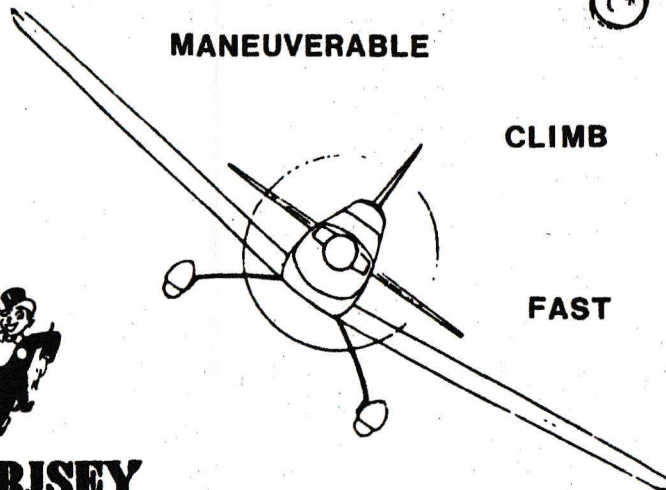

## TRIGGER

A FULL SIZE, REAL AIRPLANE

ALL METAL

THE SAME BASIC STRUCTURE USED

IN THE FAA TC'd MORRISEY 2000,

MORRISEY/SHINN/VARGA 2150

winter enclosure

MANEUVERABLE